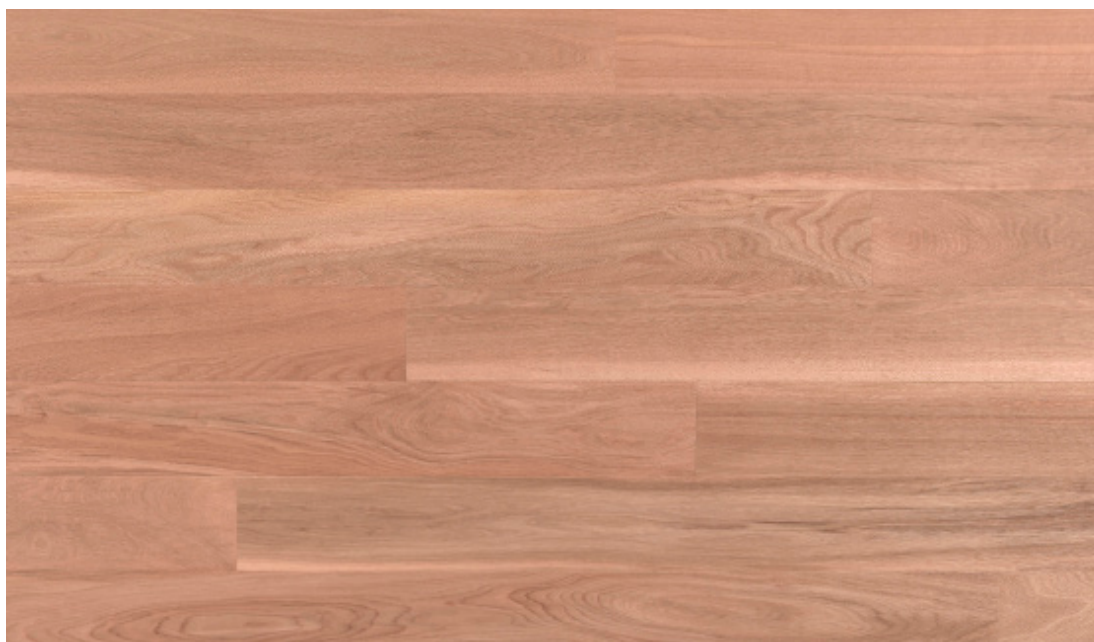

## GRADING DESCRIPTION

Texture	Slightly brushed
Grading	Medium rustic
Colour variation	Medium - High
Knots	
Sound knots	Ø ≤ 30mm
Unsound knots	Ø ≤ 25mm
Bark	Length ≤ 150mm, Width ≤ 15mm
Sapwood	Width ≤ 50mm, no limit in length
End crack	
Light colors	Width ≤ 6mm, Length ≤ 100mm
Dark colors	Width ≤ 6mm, Length ≤ 300mm
Surface crack	
Light colors	Length ≤ 3mm, L ≤ 200mm
Dark colors	Length ≤ 3mm, no limit in length
Insect hole	Ø ≤ 2mm, 8/400mm
Decay	Not allowed
Blue/yellow stain	Not allowed
Sound heart	Allowed
Machine marks	Not allowed

## THIS PICTURE IS AN INDICATION OF THE GRADING AS DESCRIBED

### Colour variation

From little colour variation/sapwood to bigger colour variation/sapwood